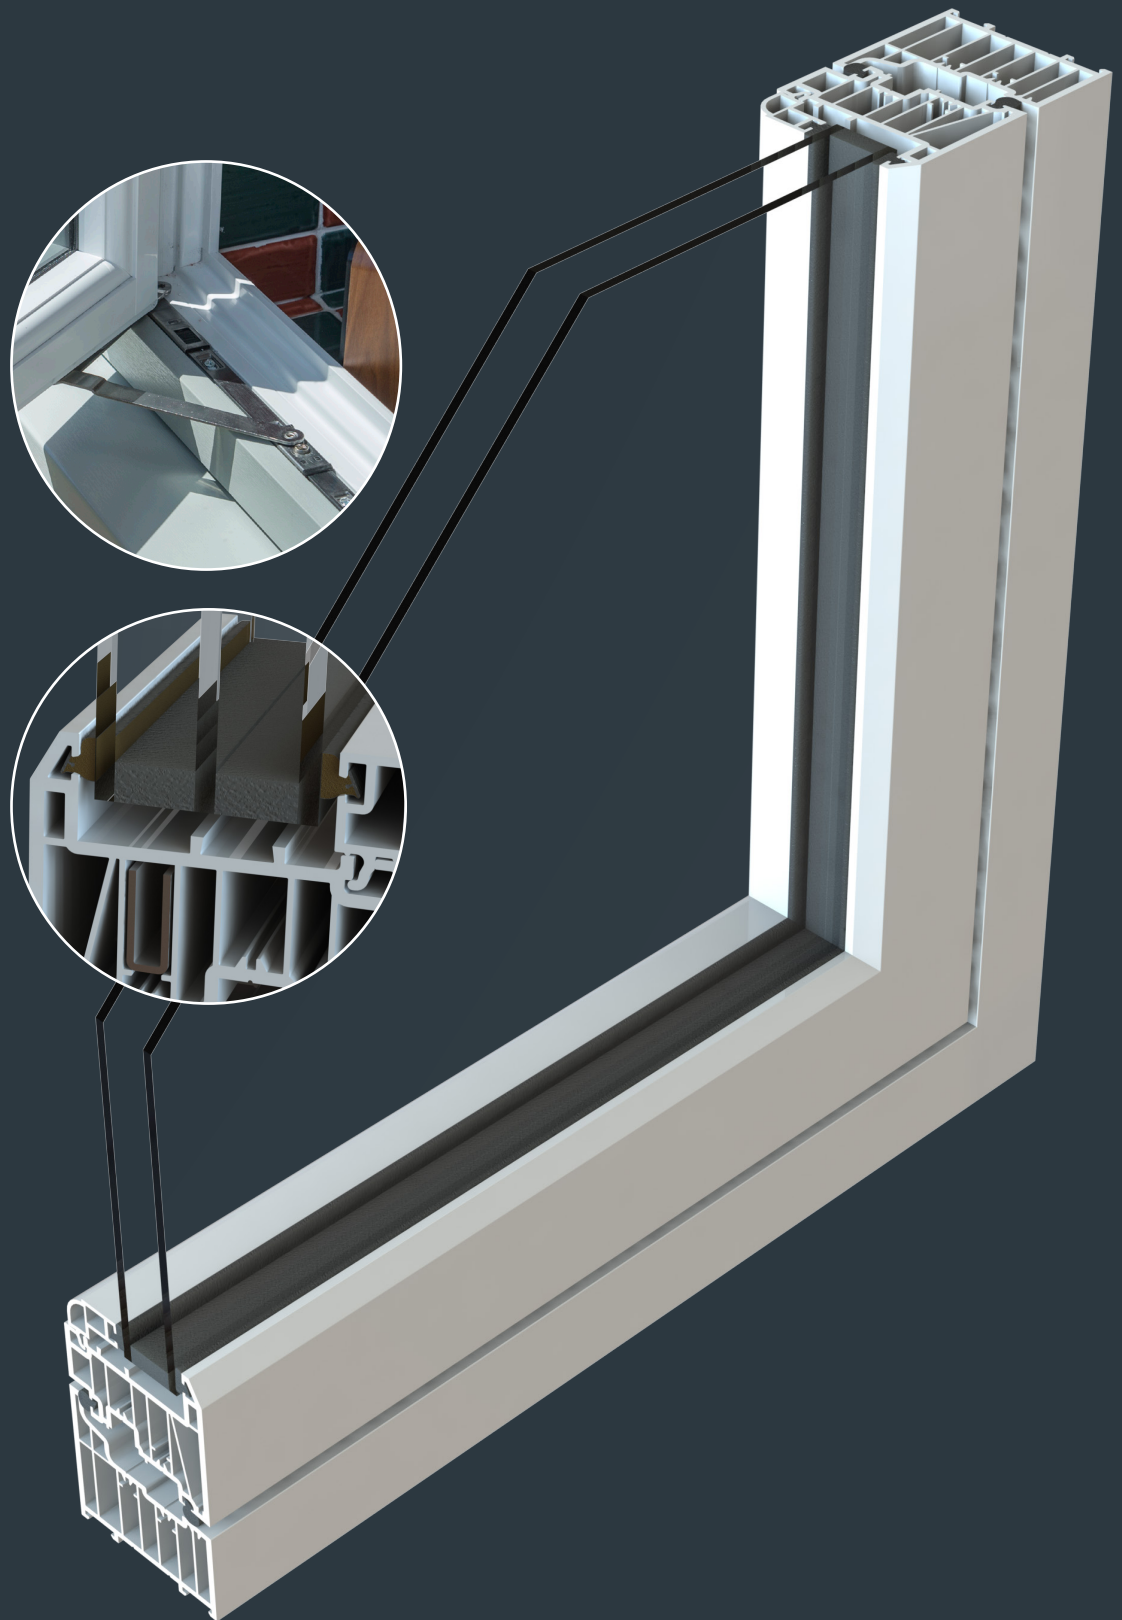

FEATURES & PERFORMANCE

R7

Market Leading Design for Modern Living

Easy-clean Rebate

Intelligently designed with an 'easy-clean' frame rebate, open your windows or doors and simply wipe clean, no sharp corners or deep grooves attracting dirt. We also have a variety of coloured bases, as an example; choose Eclectic Grey inside and out, you get a dark grey rebate to match! A uniquely clever design, for modern living.

Lock & Hinge Retention

Residence 7 boasts superior design details and screw retention reinforcements, locks and hinges are secured firmly into position. Residence 7 is also specifically designed to accommodate the additional weight of triple glazed units, allowing heavy duty hinges to fit and operate perfectly.

Energy Efficient Glazing

Residence 7 is designed to accommodate 'energy efficient glazing' this term is used to describe double glazing or triple glazing used in modern windows. Residence 7 has options for 28mm double glazing or 44mm triple glazing. The glazing bead is always on the inside which contributes to a higher security performance.

7 Chamber Design

Residence 7 has been engineered to meet current and anticipated future standards. Other window frames typically offer 3 or 5 chambers and are usually 70mm wide, R7 has 7 chambers and is 75mm wide, resulting in superior thermal, acoustic, strength and security performances.