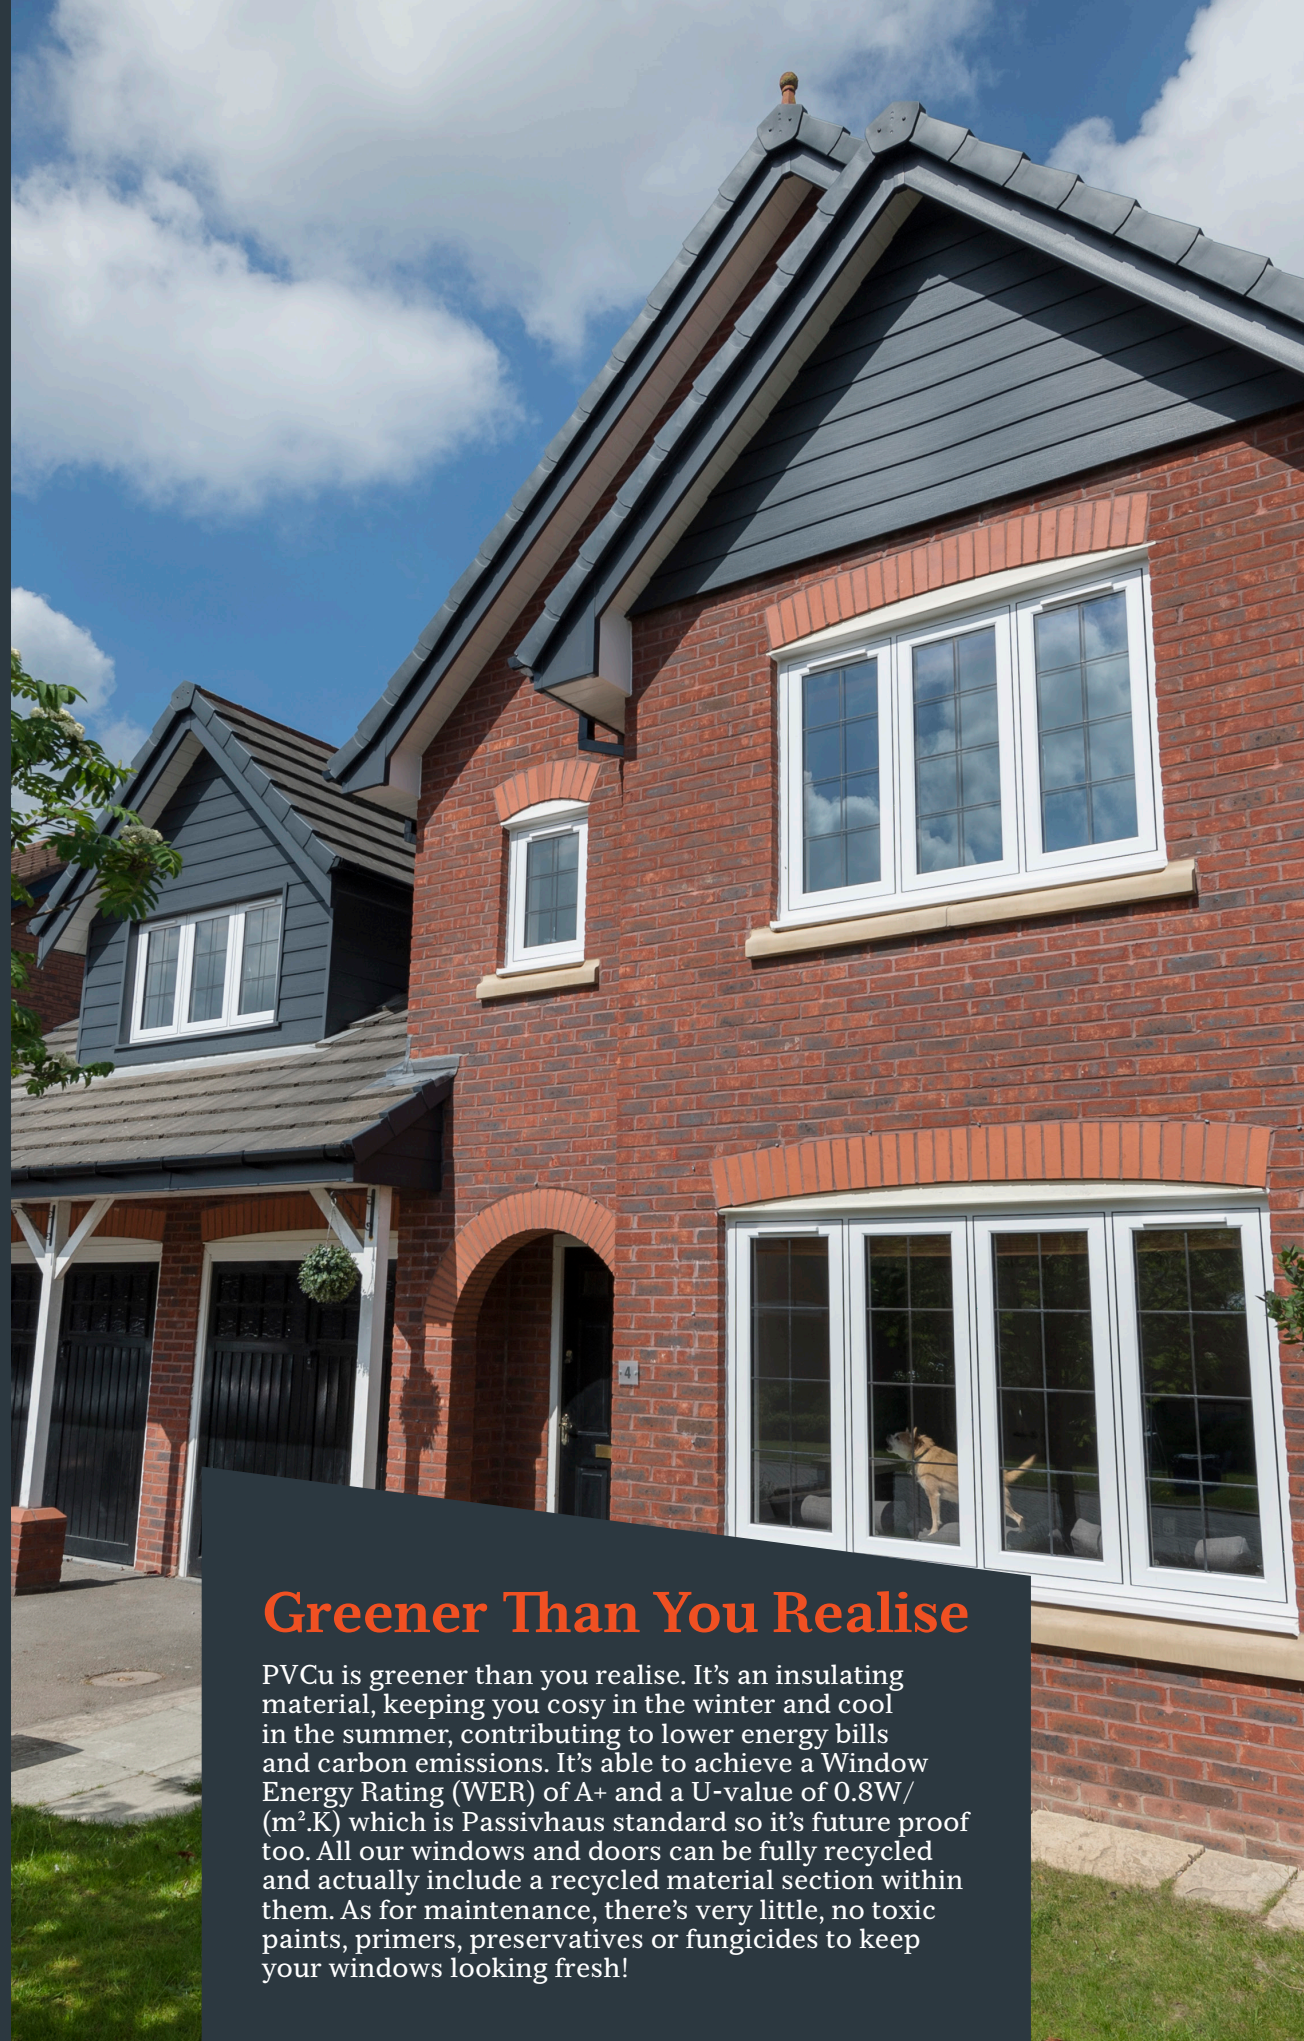

# RESIDENCE 7

## Complete Bays & Corner-posts

Contemporary and traditional bay windows and orangeries are easy to create using Residence 7. Choose from delightfully decorative or sleek square corner-posts. R7 has a complete range to suit multiple bay angles and designs. For further personalisation you can choose to add Georgian bar too. It is easy to create your perfect solution to complement your home.