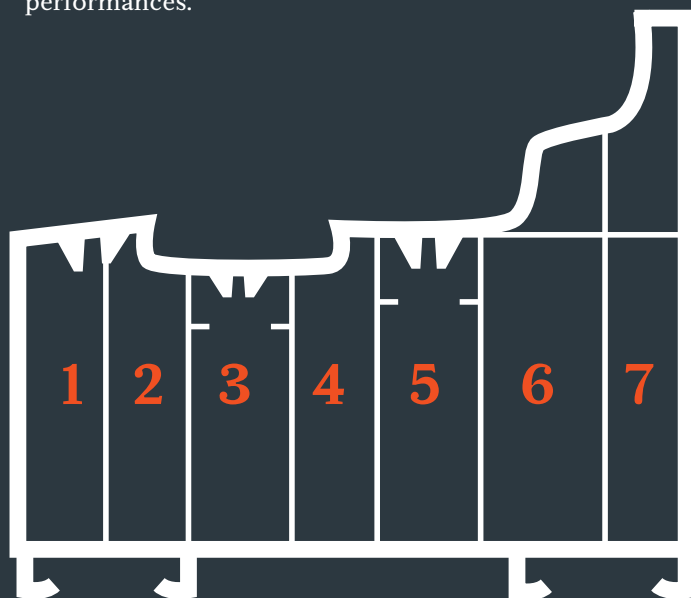

FEATURES & PERFORMANCE

R7

Market Leading Design for Modern Living

Easy-clean Rebate

Intelligently designed with an 'easy-clean' frame rebate, open your windows or doors and simply wipe clean, no sharp corners or deep grooves attracting dirt. We also have a variety of coloured bases, as an example; choose Eclectic Grey inside and out, you get a dark grey rebate to match! A uniquely clever design, for modern living.

Lock & Hinge Retention

Residence 7 boasts superior design details and screw retention reinforcements, locks and hinges are secured firmly into position. Residence 7 is also specifically designed to accommodate the additional weight of triple glazed units, allowing heavy duty hinges to fit and operate perfectly.

Energy Efficient Glazing

Residence 7 is designed to accommodate 'energy efficient glazing' this term is used to describe double glazing or triple glazing used in modern windows. Residence 7 has options for 28mm double glazing or 44mm triple glazing. The glazing bead is always on the inside which contributes to a higher security performance.

7 Chamber Design

Residence 7 has been engineered to meet current and anticipated future standards. Other window frames typically offer 3 or 5 chambers and are usually 70mm wide, R7 has 7 chambers and is 75mm wide, resulting in superior thermal, acoustic, strength and security performances.